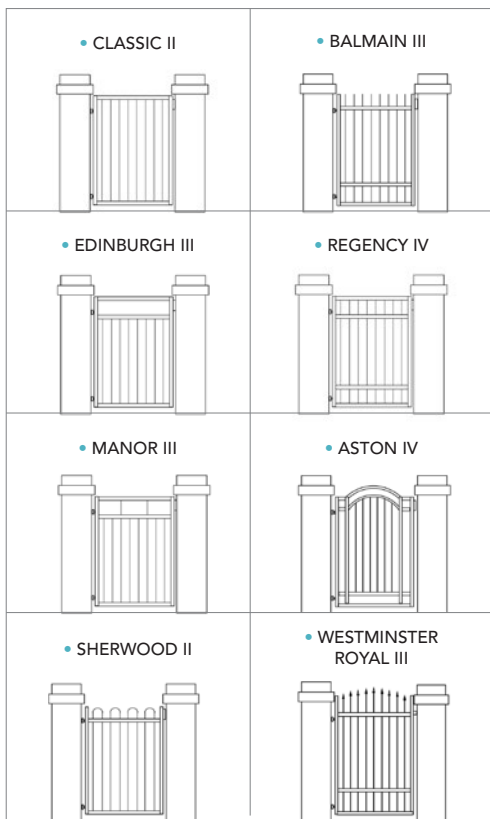

## Laser Cut Architectural Gates

*Want to be different from your neighbourhood.  
Let us design a gate with you to achieve just that.*

---

Warner not only has their own inhouse welding and powdercoating. We also have inhouse design and plasma laser cutting. This means we can custom make a gate with your street address, or farm name, or cut out shapes to achieve what you want. Made from Aluminium these gates will be strong and unique to your property.

These images are an example of the capabilities we have at Warner. We can incorporate numbers or patterns and we will work with you to achieve the look you are after.

Please consult your local Warner franchisee if you'd like to find out more.

### • Popular gate designs

These illustrations are a selection of the gates available. There are many more design options available. Please ask your local Warner franchisee. These designs are protected by copyright.

- Path gates