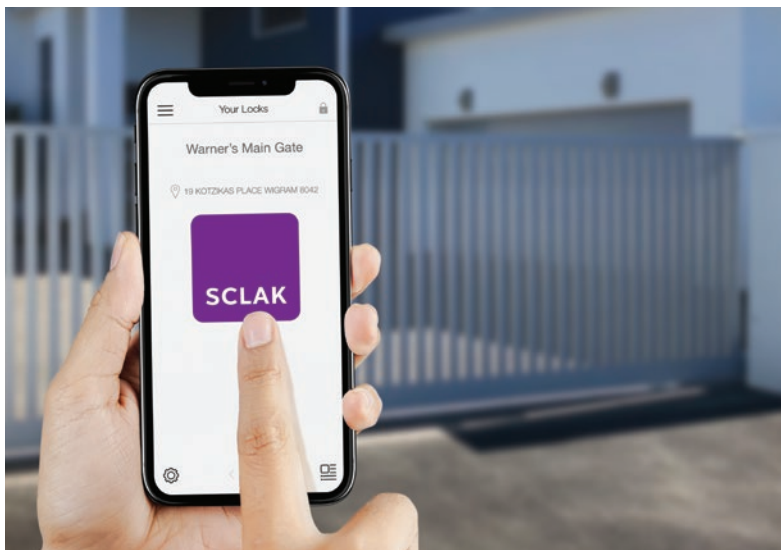

Gate Automation

Whatever your gate automation needs, Warner Gates have a solution. Once you have enjoyed the convenience of an automatic gate you won't want to go back.

The 2 key elements in automating a gate are reliability and control. We use Italian DEA motors which have a reputation for durability and performance with metal gear boxes and advanced digital controllers.

Operating your gate is easy and, along with the option of remote controls and keypad access, we offer a range of specialised control accessories. Our Sclak phone app gives you the power to control your gate from your phone with Bluetooth and invite or restrict users as you desire.

Our range of video intercom systems give you the ability to view and talk to visitors from a monitor in your house or remotely from your mobile phone.