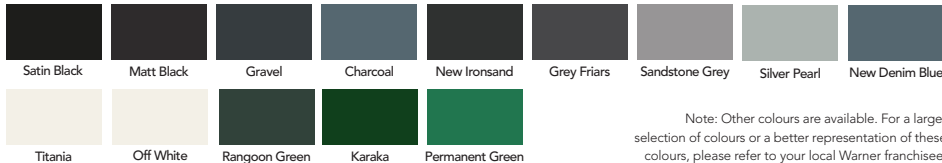

Finishing Options - Popular Powdercoat Colours

WARNER.

Fences • Path & driveway gates • Auto-gate openers • Balustrades