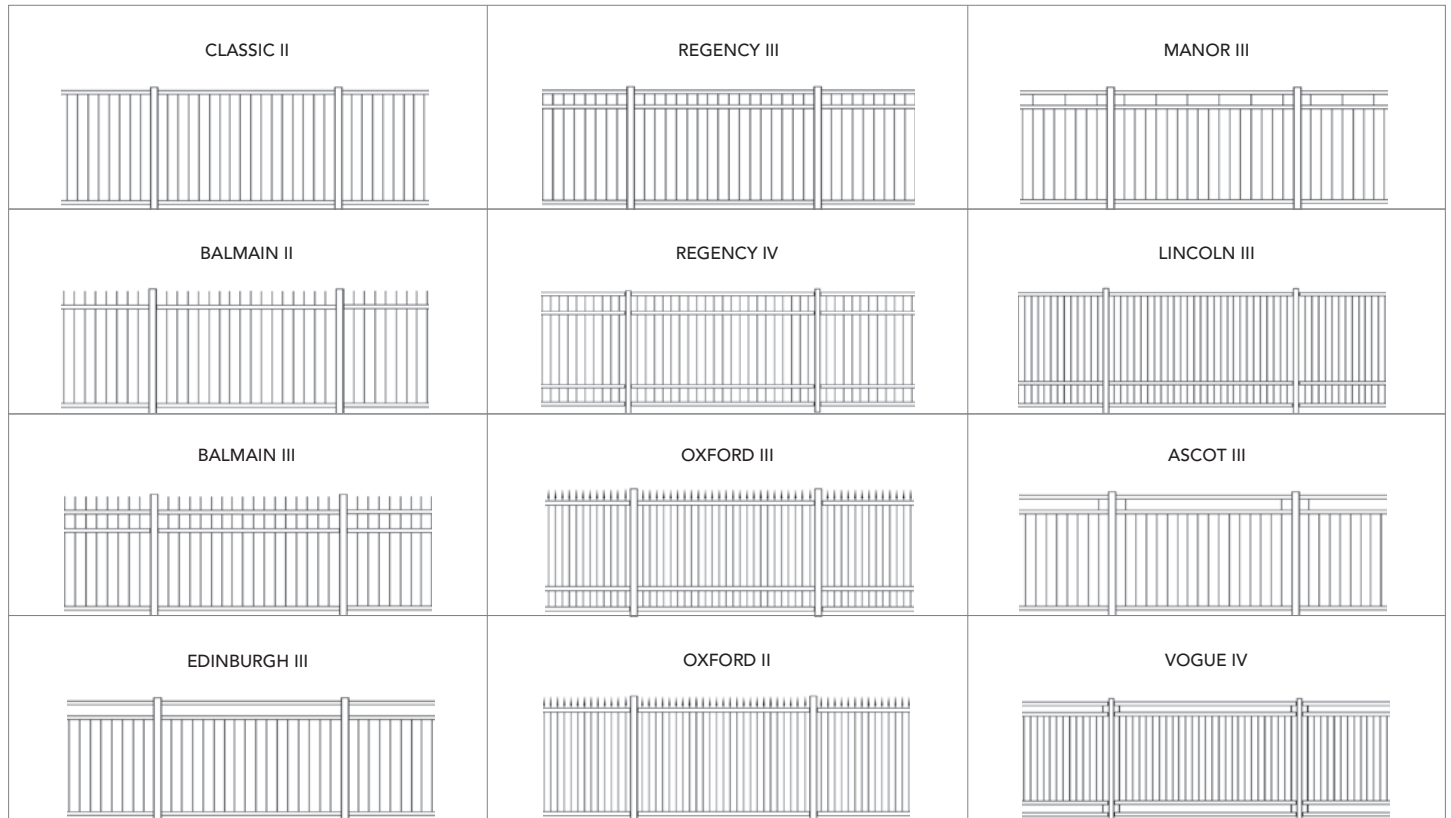

Aluminium honeycomb is a composite panel made of aluminium sheet and aluminium composite core. It offers the perfect strength to weight ratio. Far superior to alternative products that use polystyrene, Warner Walls offer an exceptional finish and the latest panelling technology.

The design of the Warner Wall system enables you to mix and match the finish that best suits your property. Aluminium posts offer considerable strength with no risk of rust and yet enable a powder coated colour finish that is second to none. The choice is yours with the option of full solid fence panels or a combination of solid panels at the bottom with architectural louvres, slats, weatherboard, tongue and groove panelling or tubular fencing on top.

Warner Walls are ideal for the front or side fence, beside the pool to block the wind, reduce noise or to provide privacy and security. Warner Walls; new technology for a better wall.

Architectural Fence & Finishes

Our own great fencing system enables you to design and build a solid panel fence with a combination of slats, louvres, weatherboards, tongue and groove panels.

Use this to make feature walls, or to match a feature on your house or simply to enhance your outdoor area. All made from Aluminium and powder coated in house, these panels will not warp and they will look good for years.