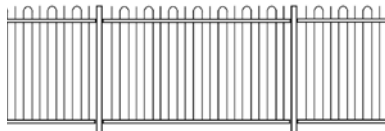

Warner Walls are ideal for the front or side fence, beside the pool to block the wind, reduce noise or to provide privacy and security. Warner Walls; new technology for a better wall.

Architectural Fence & Finishes

Our own great fencing system enables you to design and build a solid panel fence with a combination of slats, louvres, weatherboards, tongue and groove panels.

Use this to make feature walls, or to match a feature on your house or simply to enhance your outdoor area. All made from Aluminium and powder coated in house, these panels will not warp and they will look good for years.

Popular tubular fence designs

These illustrations are a selection of the fences and gates available. There are many more design options available. Please ask your local Warner franchisee. These designs are protected by copyright.

SHERWOOD II

TUDOR II

RIVIERA II

WESTMINSTER ROYAL III

Warner App

The innovative Warner app allows you to visualise what your fencing will look like and help you in your selection process.

Your local Warner franchisee will visit you at your home and use the app to give you a photographic representation of your fencing in the style and colour of your choice from our extensive range. The Warner app gives you peace of mind knowing you've chosen the right fencing for your unique space.