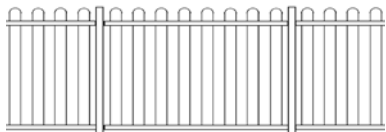

The design of the Warner Wall system enables you to mix and match the finish that best suits your property. Aluminium posts offer considerable strength with no risk of rust and yet enable a powder coated colour finish that is second to none. The choice is yours with the option of full solid fence panels or a combination of solid panels at the bottom with architectural louvres, slats, weatherboard, tongue and groove panelling or tubular fencing on top.

Warner Walls are ideal for the front or side fence, beside the pool to block the wind, reduce noise or to provide privacy and security. Warner Walls; new technology for a better wall.

Architectural Fence & Finishes

Our own great fencing system enables you to design and build a solid panel fence with a combination of slats, louvres, weatherboards, tongue and groove panels.

Use this to make feature walls, or to match a feature on your house or simply to enhance your outdoor area. All made from Aluminium and powder coated in house, these panels will not warp and they will look good for years.

SHERWOOD II

TUDOR II

RIVIERA II

WESTMINSTER ROYAL III

Warner App

The innovative Warner app allows you to visualise what your fencing will look like and help you in your selection process.

Your local Warner franchisee will visit you at your home and use the app to give you a photographic representation of your fencing in the style and colour of your choice from our extensive range. The Warner app gives you peace of mind knowing you've chosen the right fencing for your unique space.