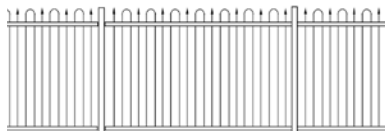

The design of the Warner Wall system enables you to mix and match the finish that best suits your property. Aluminium posts offer considerable strength with no risk of rust and yet enable a powder coated colour finish that is second to none. The choice is yours with the option of full solid fence panels or a combination of solid panels at the bottom with architectural louvres, slats, weatherboard, tongue and groove panelling or tubular fencing on top.

Warner Walls are ideal for the front or side fence, beside the pool to block the wind, reduce noise or to provide privacy and security. Warner Walls; new technology for a better wall.

Architectural Fence & Finishes

Our own great fencing system enables you to design and build a solid panel fence with a combination of slats, louvres, weatherboards, tongue and groove panels.

Use this to make feature walls, or to match a feature on your house or simply to enhance your outdoor area. All made from Aluminium and powder coated in house, these panels will not warp and they will look good for years.

SHERWOOD II

TUDOR II

RIVIERA II

WESTMINSTER ROYAL III

Warner App

The innovative Warner app allows you to visualise what your fencing will look like and help you in your selection process.

Your local Warner franchisee will visit you at your home and use the app to give you a photographic representation of your fencing in the style and colour of your choice from our extensive range. The Warner app gives you peace of mind knowing you've chosen the right fencing for your unique space.