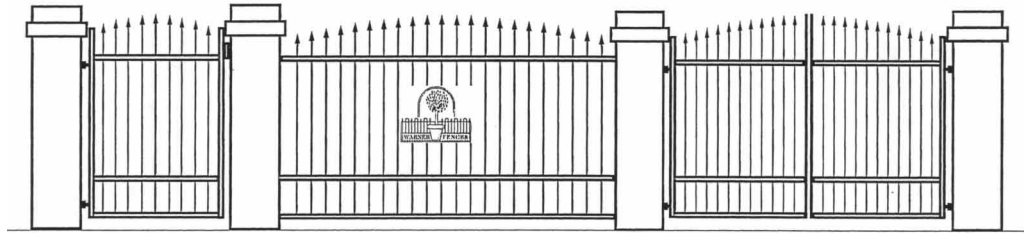

# WARNER.

0800 353 500  
www.warnerfences.co.nz

Fences • Path & driveway gates • Auto-gate openers • Balustrades

# Security Fences & Gates

Surrey IV

Westminster Royal III

Please contact us to discuss your project and view the full range of design options