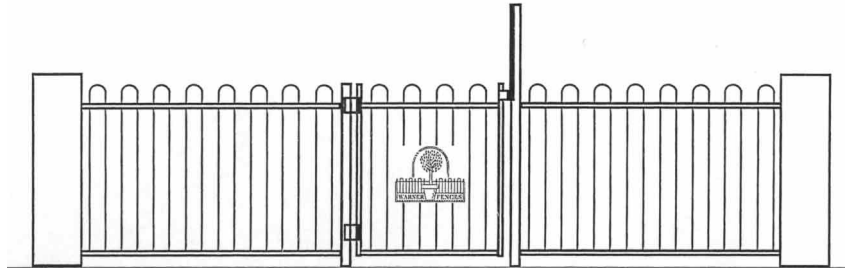

Garden & Pool Fences & Gates

Ascot III

Balmain II

Classic II

Edinburgh III

Manor III

Please contact us to discuss your project and view the full range of design options

WARNER.

0800 353 500
www.warnerfences.co.nz

Fences • Path & driveway gates • Auto-gate openers • Balustrades

Garden & Pool Fences & Gates

Regency III

Sherwood II

Tudor II

Decor Glazed

Dee Clamp