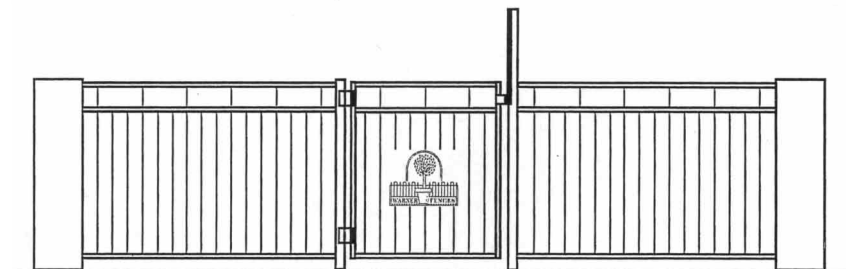

Garden & Pool Fences & Gates

Ascot III

Balmain II

Classic II

Edinburgh III

Manor III

Please contact us to discuss your project and view the full range of design options

WARNER.

0800 353 500
www.warnerfences.co.nz

Fences • Path & driveway gates • Auto-gate openers • Balustrades

Garden & Pool Fences & Gates

Regency III

Sherwood II

Tudor II

Decor Glazed

Dee Clamp