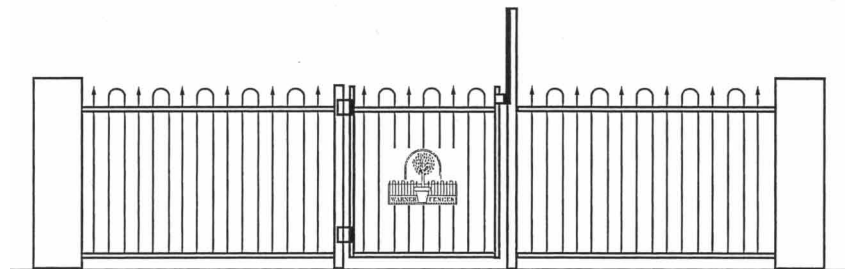

0800 353 500
www.warnerfences.co.nz

Fences • Path & driveway gates • Auto-gate openers • Balustrades

Garden & Pool Fences & Gates

Regency III

Sherwood II

Tudor II

Decor Glazed

Dee Clamp