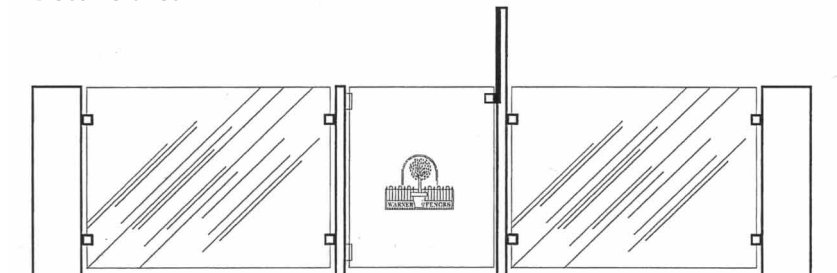

0800 353 500
www.warnerfences.co.nz

Fences • Path & driveway gates • Auto-gate openers • Balustrades

Garden & Pool Fences & Gates

Regency III

Sherwood II

Tudor II

Decor Glazed

Dee Clamp