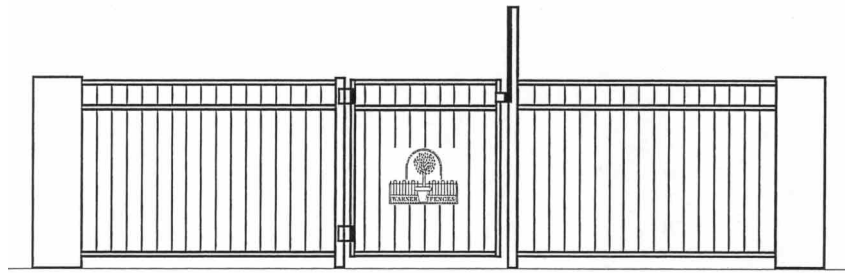

Garden & Pool Fences & Gates

Ascot III

Balmain II

Classic II

Edinburgh III

Manor III

Please contact us to discuss your project and view the full range of design options

WARNER.

0800 353 500
www.warnerfences.co.nz

Fences • Path & driveway gates • Auto-gate openers • Balustrades

Garden & Pool Fences & Gates

Regency III

Sherwood II

Tudor II

Decor Glazed

Dee Clamp