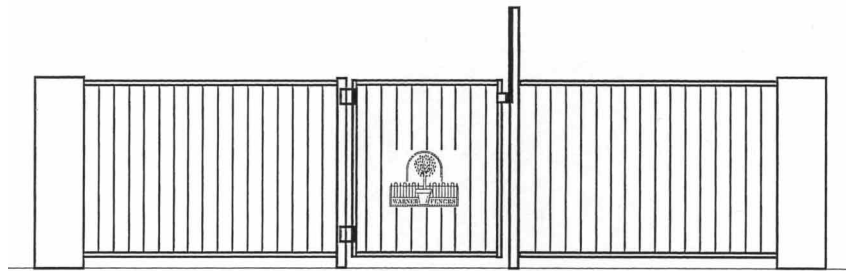

Garden & Pool Fences & Gates

Ascot III

Balmain II

Classic II

Edinburgh III

Manor III

Please contact us to discuss your project and view the full range of design options

WARNER.

0800 353 500
www.warnerfences.co.nz

Fences • Path & driveway gates • Auto-gate openers • Balustrades

Garden & Pool Fences & Gates

Regency III

Sherwood II

Tudor II

Decor Glazed

Dee Clamp