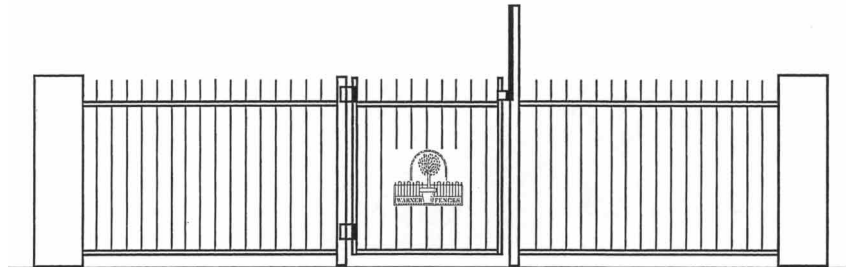

Garden & Pool Fences & Gates

Ascot III

Balmain II

Classic II

Edinburgh III

Manor III

Please contact us to discuss your project and view the full range of design options

WARNER.

0800 353 500
www.warnerfences.co.nz

Fences • Path & driveway gates • Auto-gate openers • Balustrades

Garden & Pool Fences & Gates

Regency III

Sherwood II

Tudor II

Decor Glazed

Dee Clamp