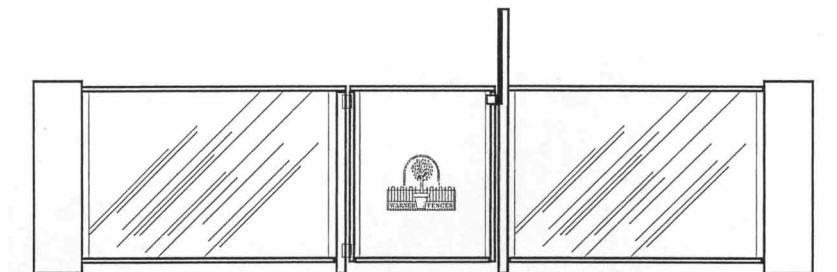

0800 353 500
www.warnerfences.co.nz

Fences • Path & driveway gates • Auto-gate openers • Balustrades

Garden & Pool Fences & Gates

Regency III

Sherwood II

Tudor II

Decor Glazed

Dee Clamp