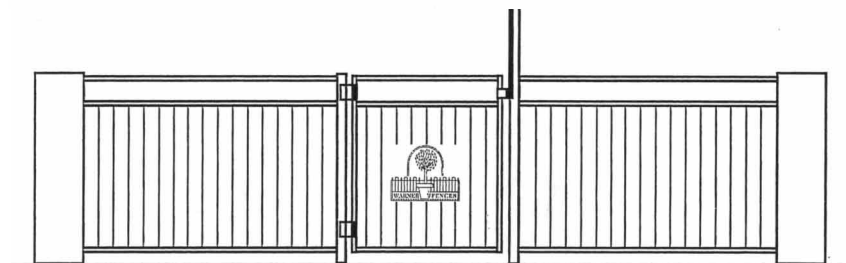

Garden & Pool Fences & Gates

Ascot III

Balmain II

Classic II

Edinburgh III

Manor III

Please contact us to discuss your project and view the full range of design options

WARNER.

0800 353 500
www.warnerfences.co.nz

Fences • Path & driveway gates • Auto-gate openers • Balustrades

Garden & Pool Fences & Gates

Regency III

Sherwood II

Tudor II

Decor Glazed

Dee Clamp